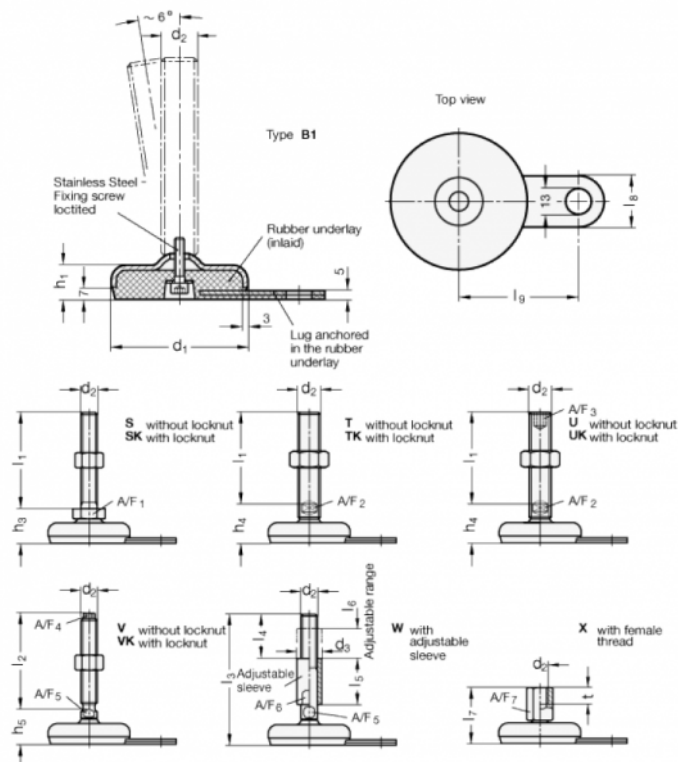

Article number: 203350M16100B1TK
 Description: E+G levelling foot
 GN 33-50-M16-100-B1-TK, Stainless steel
 Note: TK With nut, Wrench flat at the bottom

Measures

- A/F2 = 12
- d1 = 50
- d2 = M16
- h1 = 18
- h4 = 32
- l1 = 100
- l8 = 25
- l9 = 45